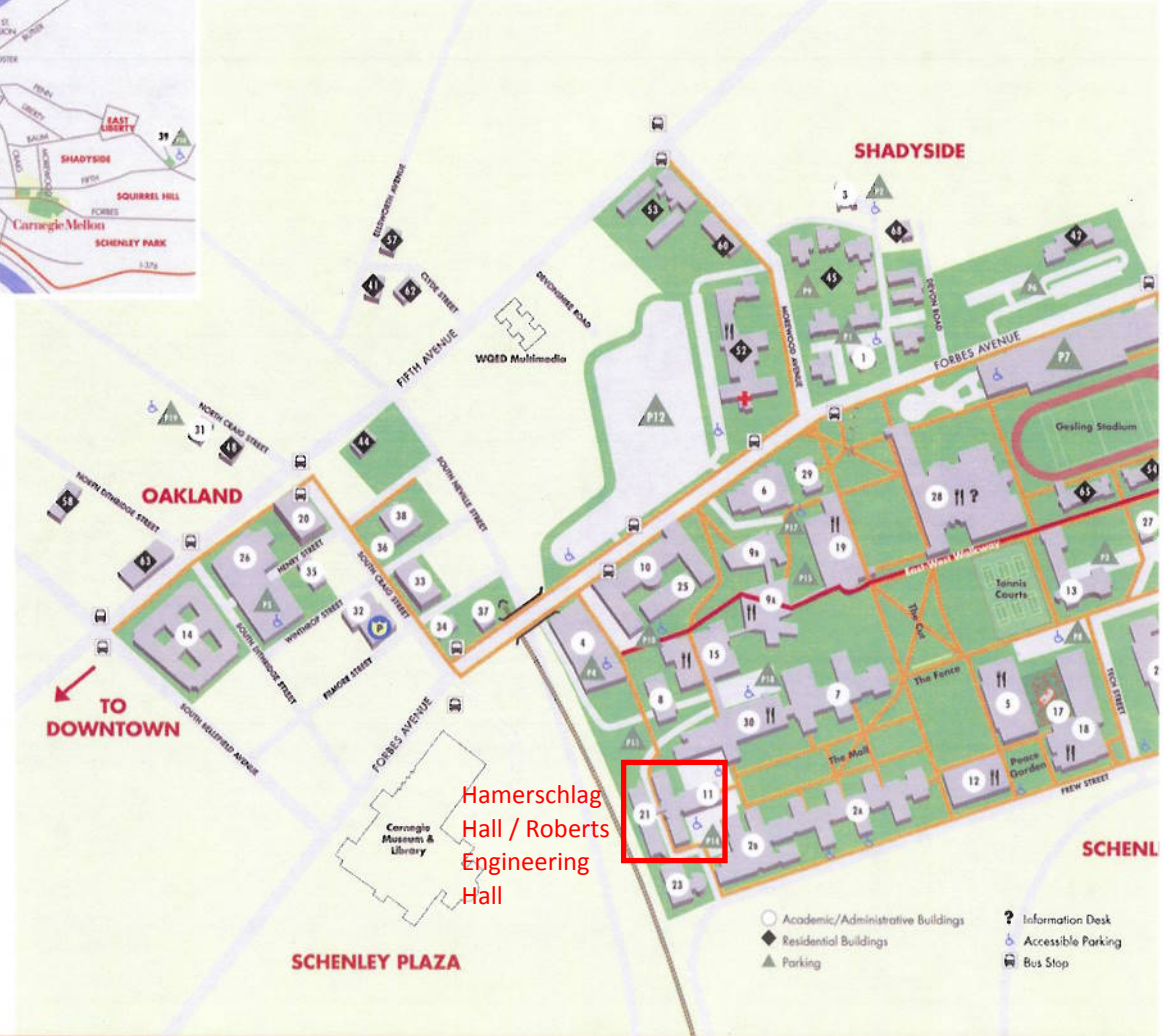

RESIDENTIAL

1. 40 Bass House
2. 41 Cathedral Mansions
3. 42 Doherty Apartments
4. 43 Donner House
5. 44 Fairfax Apartments
6. 45 Fraternity Quadrangle
7. 46 Hamerschlag House
8. 47 Henderson House
9. 48 London Terrace Apartments
10. 49 Margaret Morrison Apartments/Plaza
11. 50 Margaret Morrison Sorority Houses
12. 51 McGill House
13. 52 Morewood Gardens (Housing Office)
14. 53 Mudge House
15. 54 Resnik House & Tartara Pavilion
16. 55 Roselawn Houses
17. 56 Scobell House
18. 57 Shady Oak Apartments
19. 58 Shirley Apartments
20. 59 Spirit House
21. 60 Stever House
22. 61 Tech House
23. 62 Veronica Apartments
24. 63 Webster Hall
25. 64 Welch House
26. 65 West Wing
27. 66 Woodlawn Apartments
28. 67 99 Gladstone
29. 68 1094 Devon

PARKING

- P1 Alumni House***
- P2 Brainer House**
- P3 Children's School
- P4 CIC Garage**|*****
- P5 Dithridge Street Garage**
- P6 Doherty Apartments***
- P7 East Campus Garage**|***
- P8 Fine Arts
- P9 Fraternities
- P10 Hamburg Hall***
- P11 Junction Hollow
- P12 Morewood***|*****
- P13 Pittsburgh Technology Center* (ETC)
- P14 Porter-Hamerschlag/Wean
- P15 Purnell Center - closed for construction
- P16 Sororities
- P17 Women
- P18 West Campus
- P19 Whitfield Hall
- P20 6555 Penn*

Revised September 2009

- Academic/Administrative Buildings
- Residential Buildings
- ▲ Parking
- Ⓜ Information Desk
- ♿ Accessible Parking
- 🚌 Bus Stop