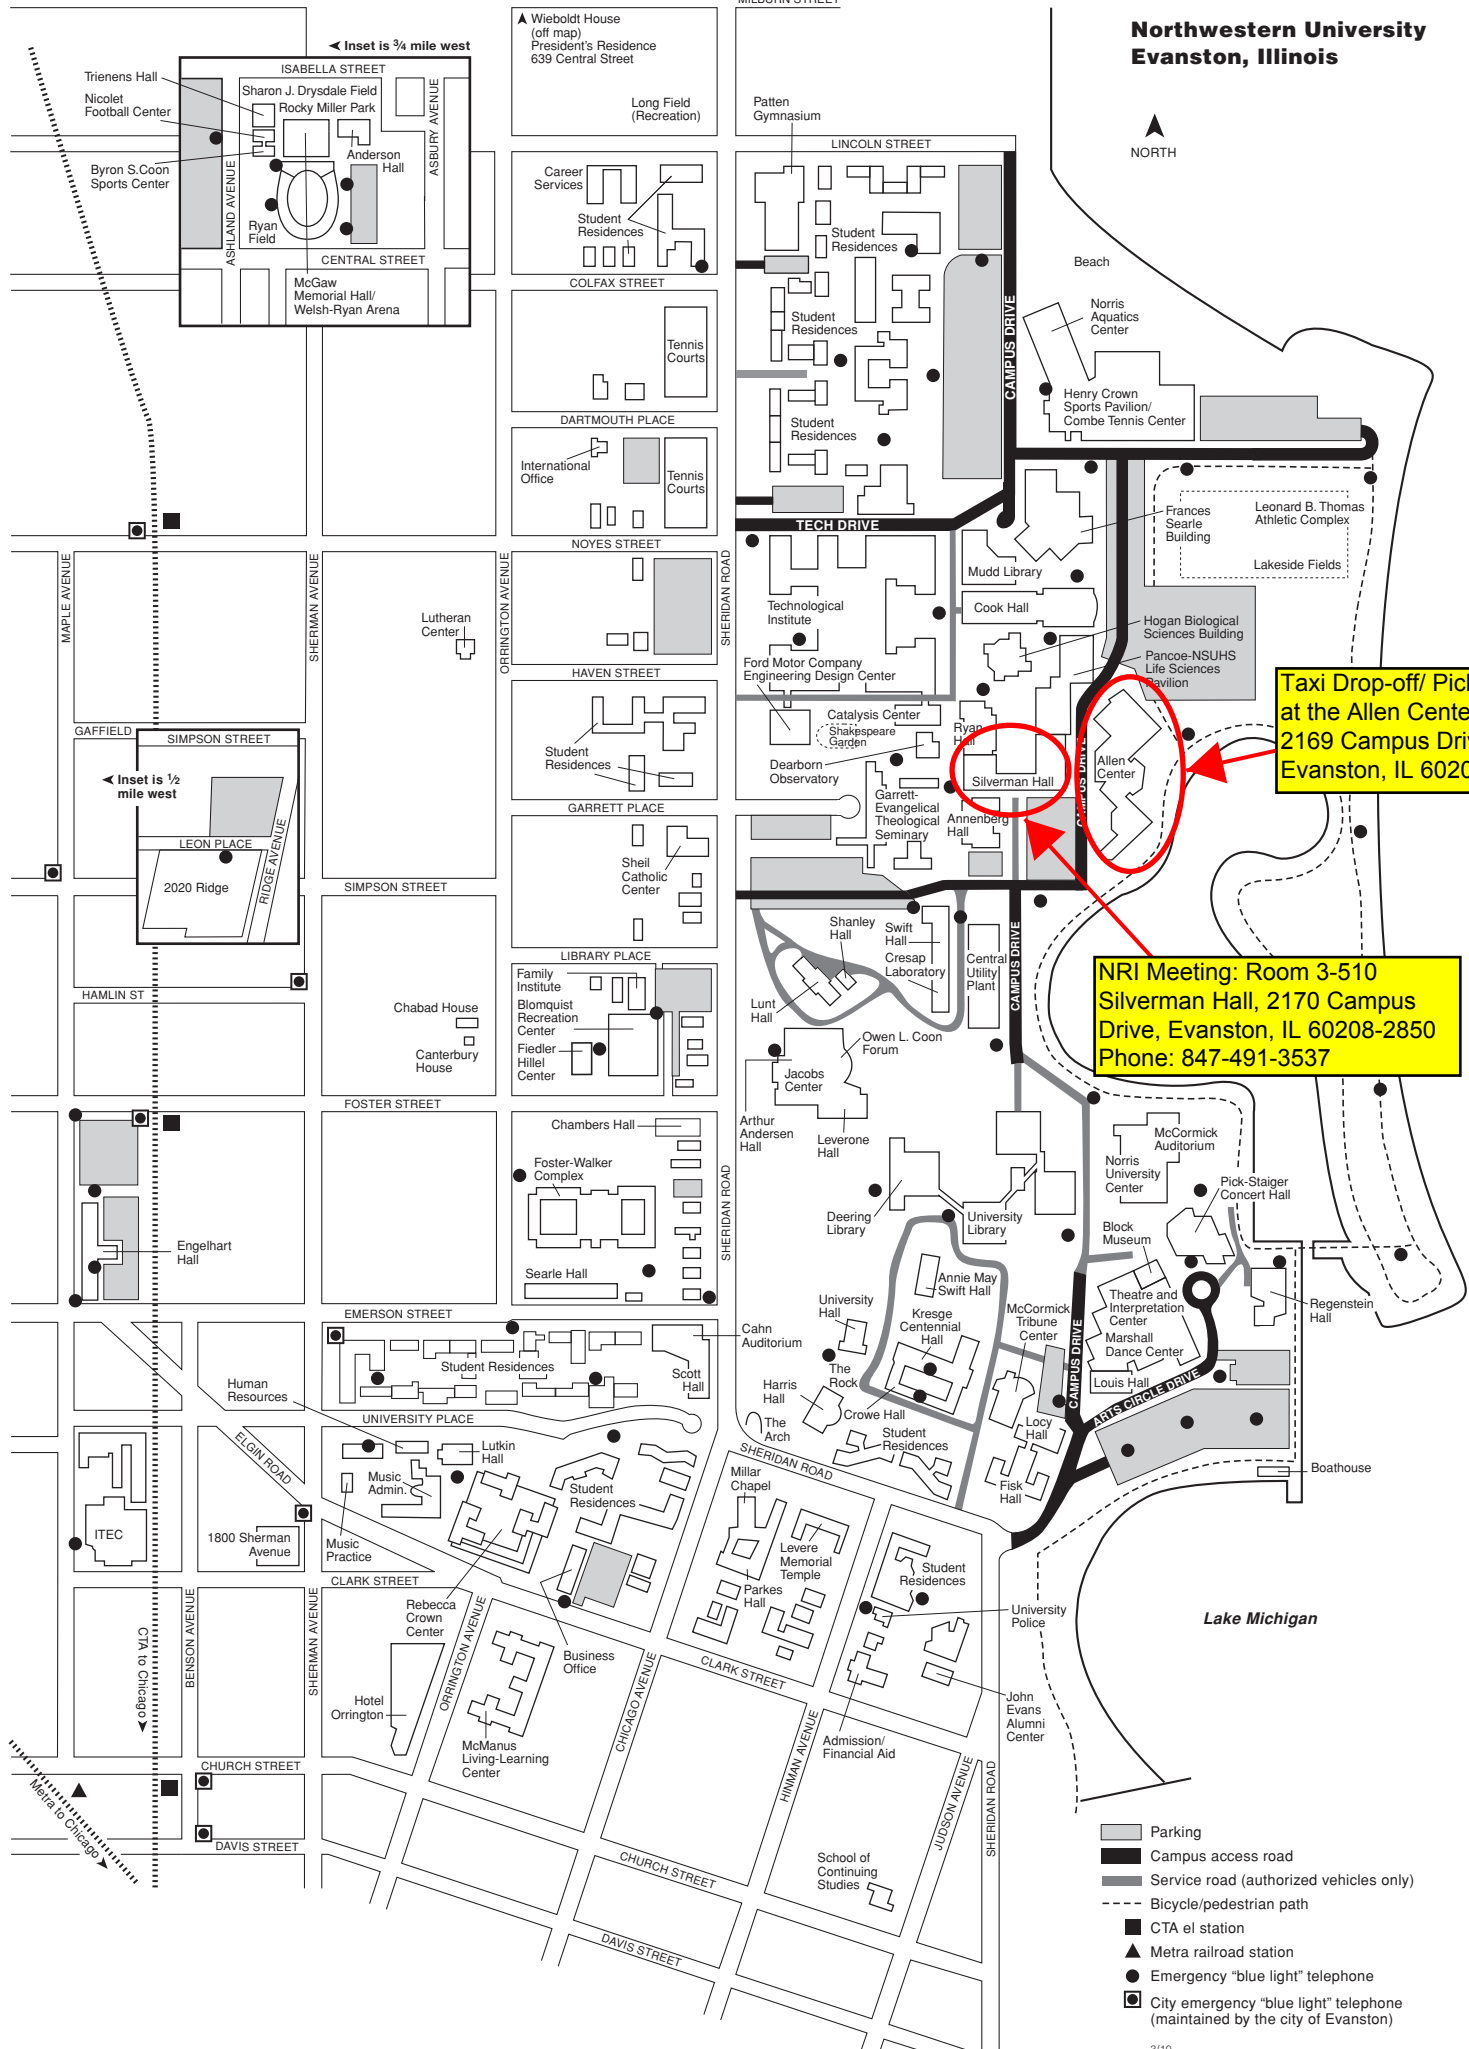

# Northwestern University Evanston, Illinois

**Taxi Drop-off/ Pick-up  
at the Allen Center,  
2169 Campus Drive,  
Evanston, IL 60208**

**NRI Meeting: Room 3-510  
Silverman Hall, 2170 Campus  
Drive, Evanston, IL 60208-2850  
Phone: 847-491-3537**

- Parking
- Campus access road
- Service road (authorized vehicles only)
- Bicycle/pedestrian path
- CTA el station
- Metra railroad station
- Emergency "blue light" telephone
- City emergency "blue light" telephone (maintained by the city of Evanston)