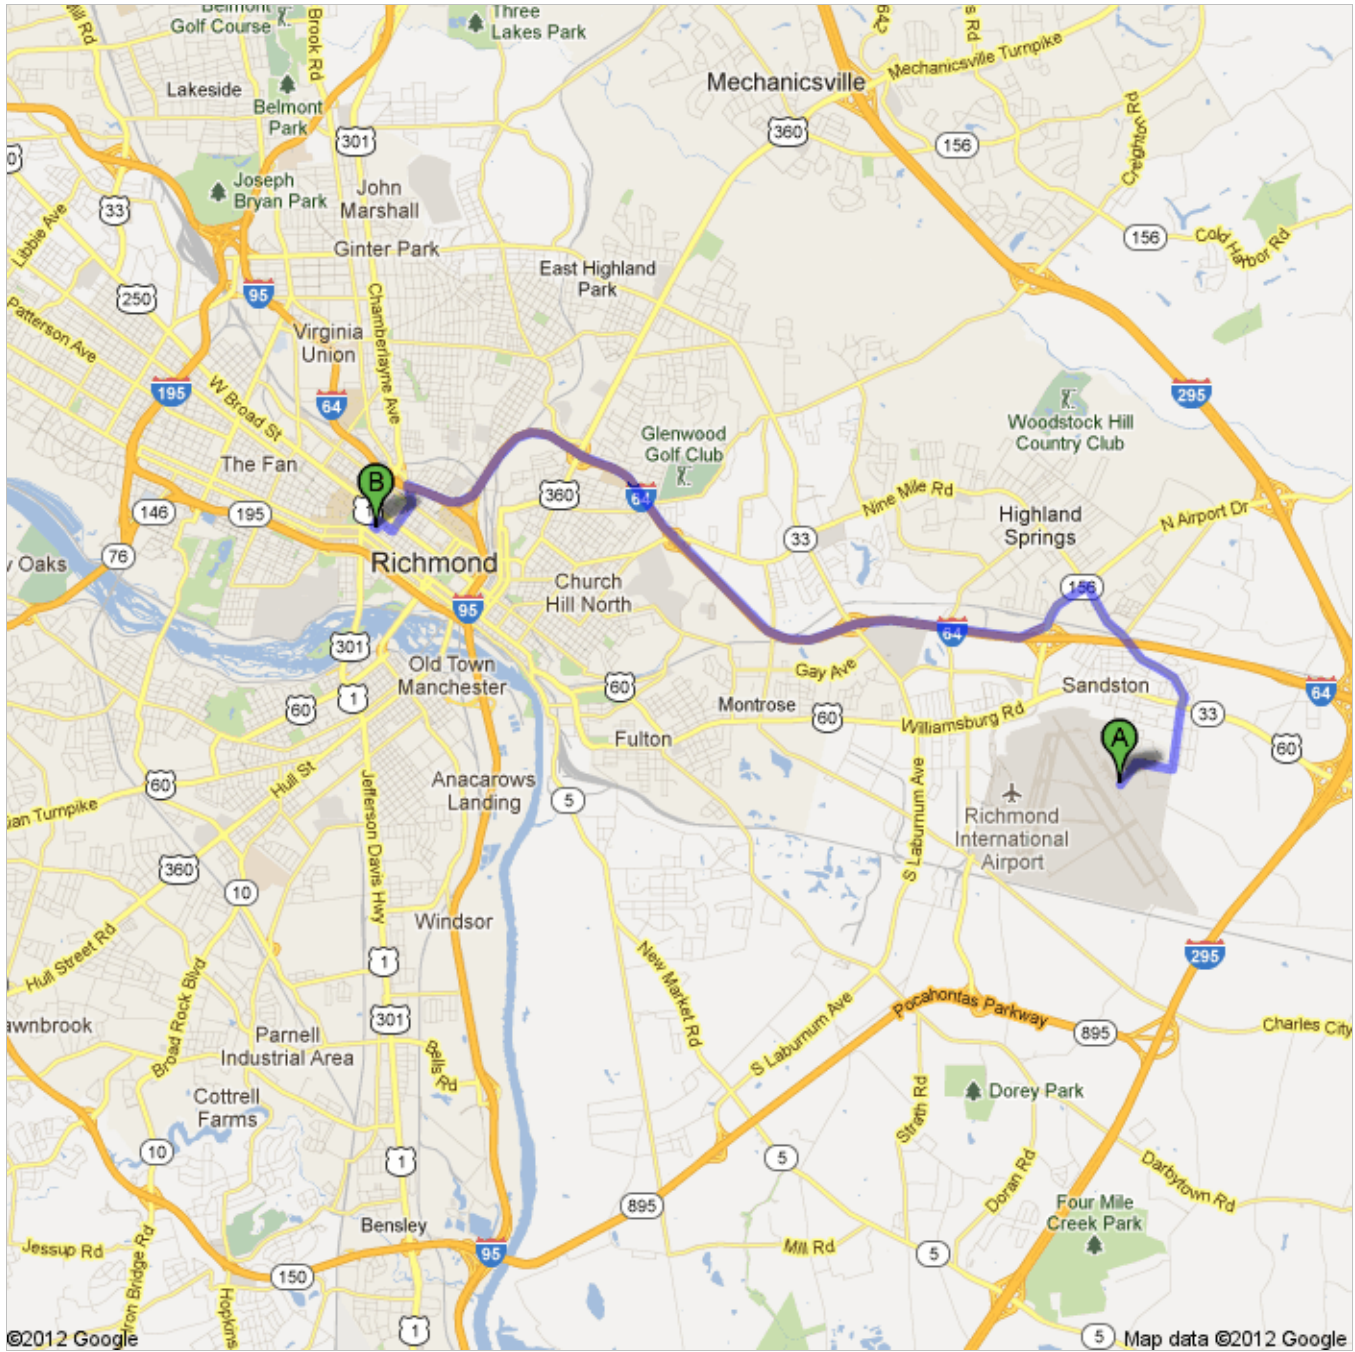

Directions to 301 W Franklin St, Richmond, VA 23220
11.7 mi – about 22 mins

 Richmond International Airport, Varina, VA

- | | | |
|---|--|----------------------------|
| | 1. Head northeast on Thunderbolt St toward Raines Ave
About 2 mins | go 0.6 mi
total 0.6 mi |
|  | 2. Turn left onto Beulah Rd
About 2 mins | go 0.6 mi
total 1.3 mi |
|  | 3. Turn right onto US-60 E/VA-156 S/E Williamsburg Rd | go 115 ft
total 1.3 mi |
|  | 4. Turn left onto VA-33 W/E Nine Mile Rd
About 3 mins | go 1.6 mi
total 2.9 mi |
|  | 5. Turn left onto S Airport Dr
About 2 mins | go 0.6 mi
total 3.4 mi |
|  | 6. Slight right to merge onto I-64 W toward Richmond
About 9 mins | go 7.4 mi
total 10.8 mi |
|  | 7. Take exit 76A toward Chamberlayne Ave | go 0.1 mi
total 10.9 mi |
|  | 8. Turn left onto Chamberlayne Pkwy
About 1 min | go 0.2 mi
total 11.1 mi |
|  | 9. Turn right onto N Adams St
About 2 mins | go 0.3 mi
total 11.5 mi |
|  | 10. Turn right onto W Grace St
About 1 min | go 0.2 mi
total 11.6 mi |
|  | 11. Turn left at the 3rd cross street onto N Monroe St | go 374 ft
total 11.7 mi |
|  | 12. Take the 1st left onto W Franklin St
Destination will be on the right | go 207 ft
total 11.7 mi |

 301 W Franklin St, Richmond, VA 23220

These directions are for planning purposes only. You may find that construction projects, traffic, weather, or other events may cause conditions to differ from the map results, and you should plan your route accordingly. You must obey all signs or notices regarding your route.

Map data ©2012 Google

Directions weren't right? Please find your route on maps.google.com and click "Report a problem" at the bottom left.