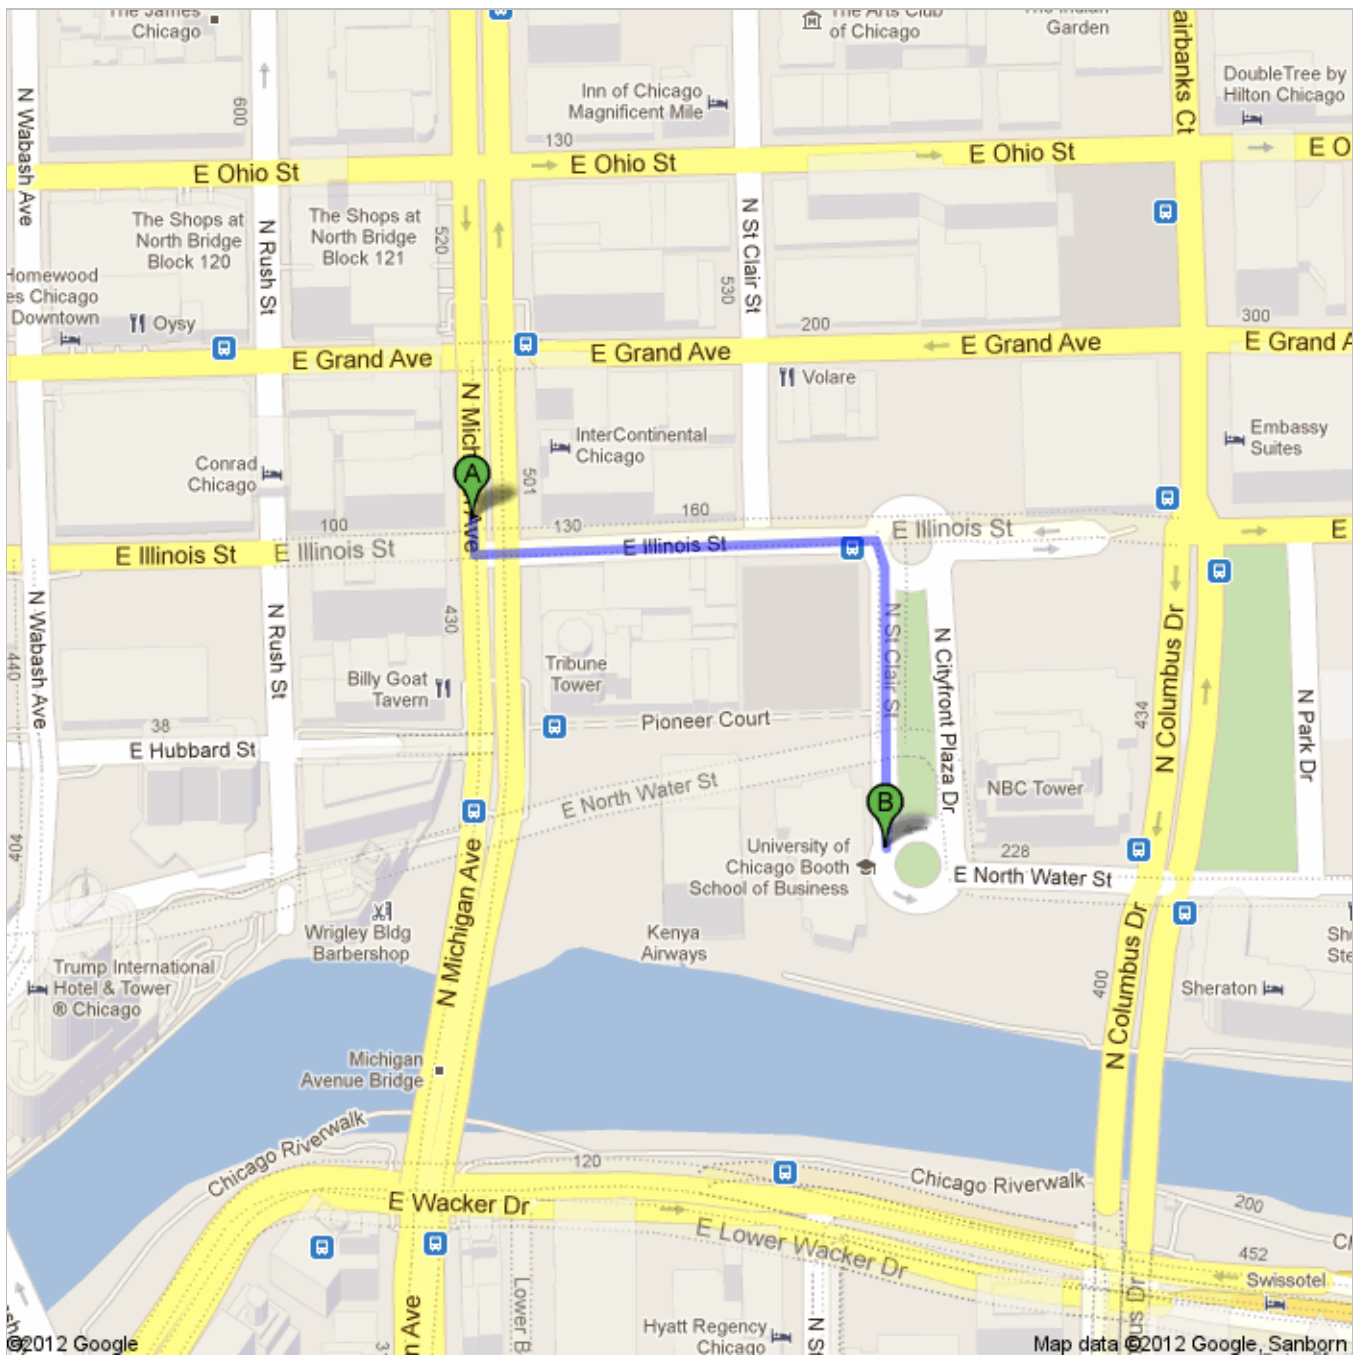

**Directions to University of Chicago Booth School of Business - Gleacher Center,  
450 North Cityfront Plaza Drive, Chicago, IL 60611**  
0.2 mi – about 1 min

**A** InterContinental Chicago, 505 North Michigan Avenue, Chicago, IL 60611

1. Head **south** on **N Michigan Ave** toward **E Illinois St**

go 56 ft  
total 56 ft

**↶** 2. Take the 1st left onto **E Illinois St**  
About 52 secs

go 0.1 mi  
total 0.1 mi

**↷** 3. At the traffic circle, take the **1st** exit onto **N Cityfront Plaza Dr**  
Destination will be on the right

go 469 ft  
total 0.2 mi

**B** University of Chicago Booth School of Business - Gleacher Center, 450 North Cityfront Plaza Drive, Chicago, IL 60611

---

These directions are for planning purposes only. You may find that construction projects, traffic, weather, or other events may cause conditions to differ from the map results, and you should plan your route accordingly. You must obey all signs or notices regarding your route.

Map data ©2012 Google, Sanborn

Directions weren't right? Please find your route on [maps.google.com](http://maps.google.com) and click "Report a problem" at the bottom left.