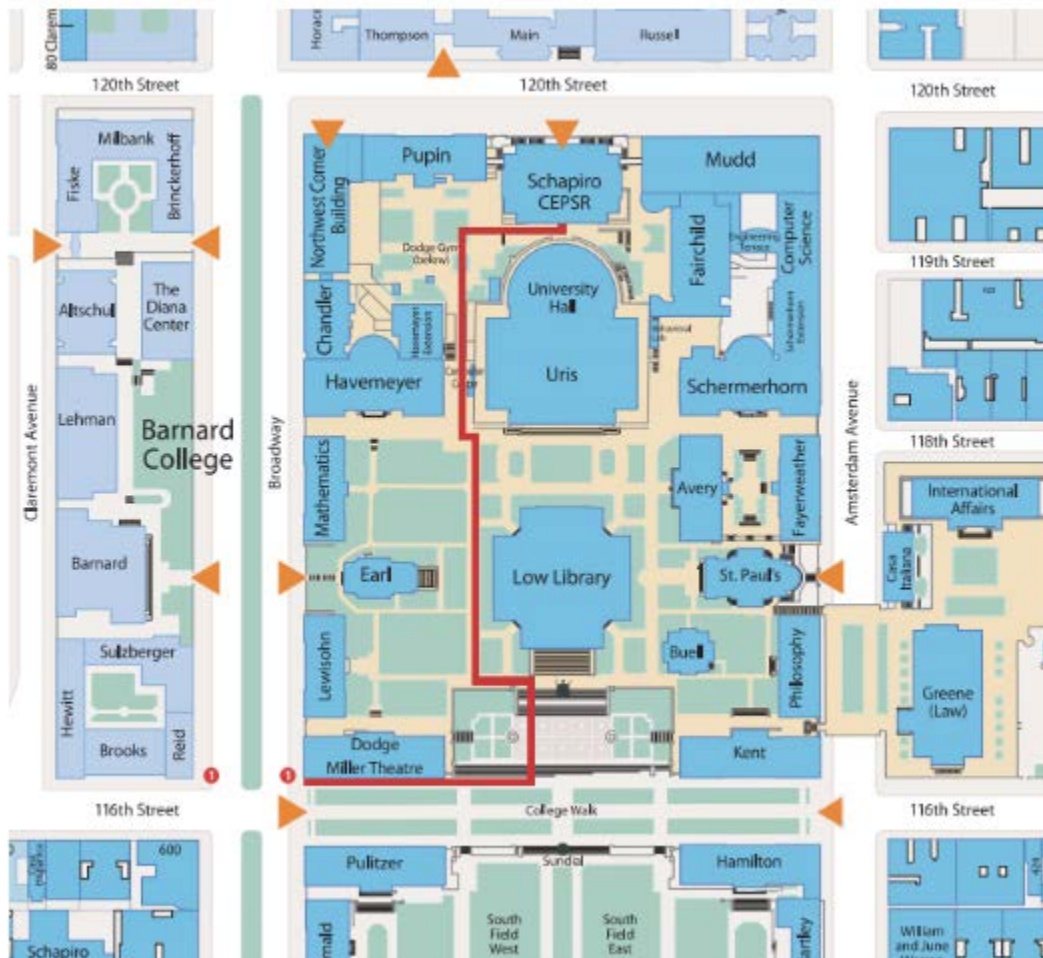

Directions to Davis Auditorium CEPSR

Schapiro/CEPSR

The Schapiro Center for Engineering and Physical Science Research (Schapiro CEPSR) is located at 530 West 120th Street, between Broadway and Amsterdam.

Davis Auditorium is on the 4th floor (campus level), room 412.

Entering From Campus:

From the campus entrance, walk in along College Walk, head north up the steps, go around Low Library and to the back of Uris Hall (the Business School).

Entering From 120th Street:

Entering the building from 120th Street, you will come through a set of iron gates. You can access the stairs or the elevator from the lobby.

Public Transportation:

Take the #1 train to 116th Street (Columbia University) station.

GMC Garage
532 West 122nd Street (between Broadway & Amsterdam Ave.)
(212) 961-1075
Open from 6 a.m. to midnight

[Columbia Campus Map](#)