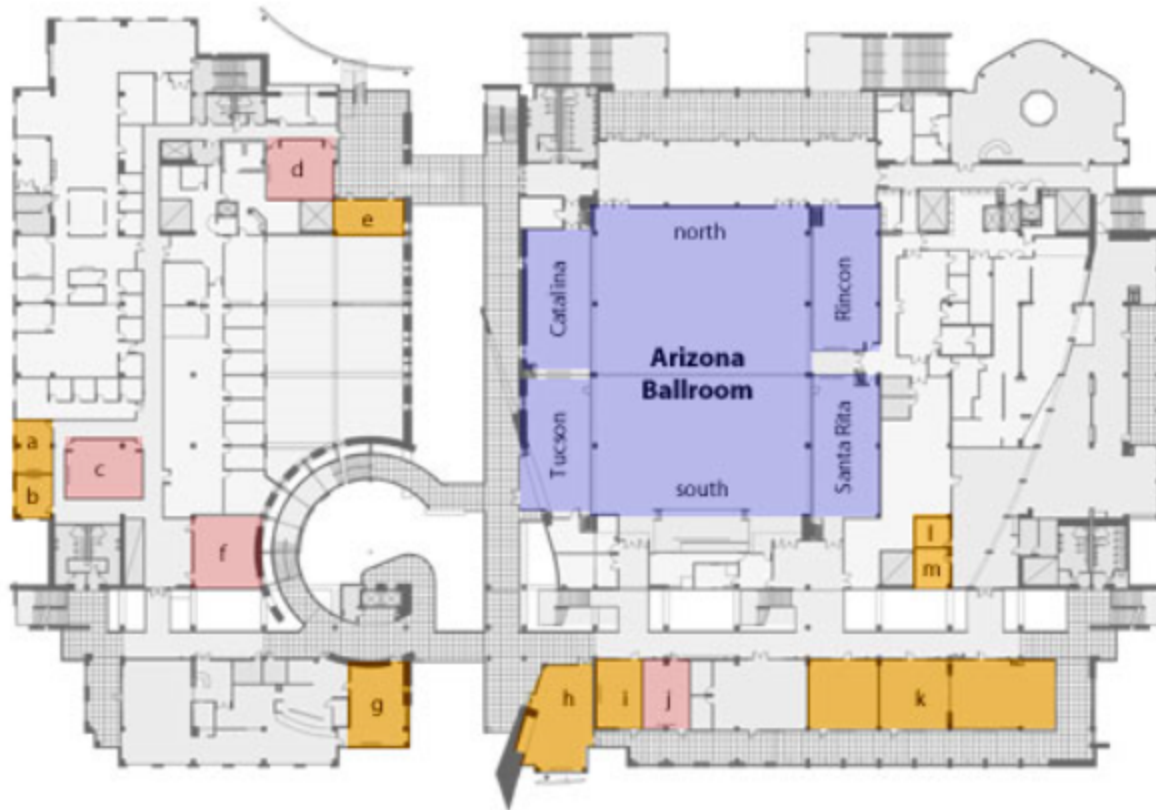

Room Locations

level 2 :: level 3 :: level 4

Student Union Memorial Center • Level 3

- a Palo Verde Room
- b Cottonwood Room
- c Mesquite Room
- d Picacho Room
- e Madera Room
- f Pima Room
- g Mesa Room

- h Sabino Room
- i San Pedro Room
- j Santa Cruz Room
- k Kachina Lounge
- l Ocotillo Room
- m Cholla Room