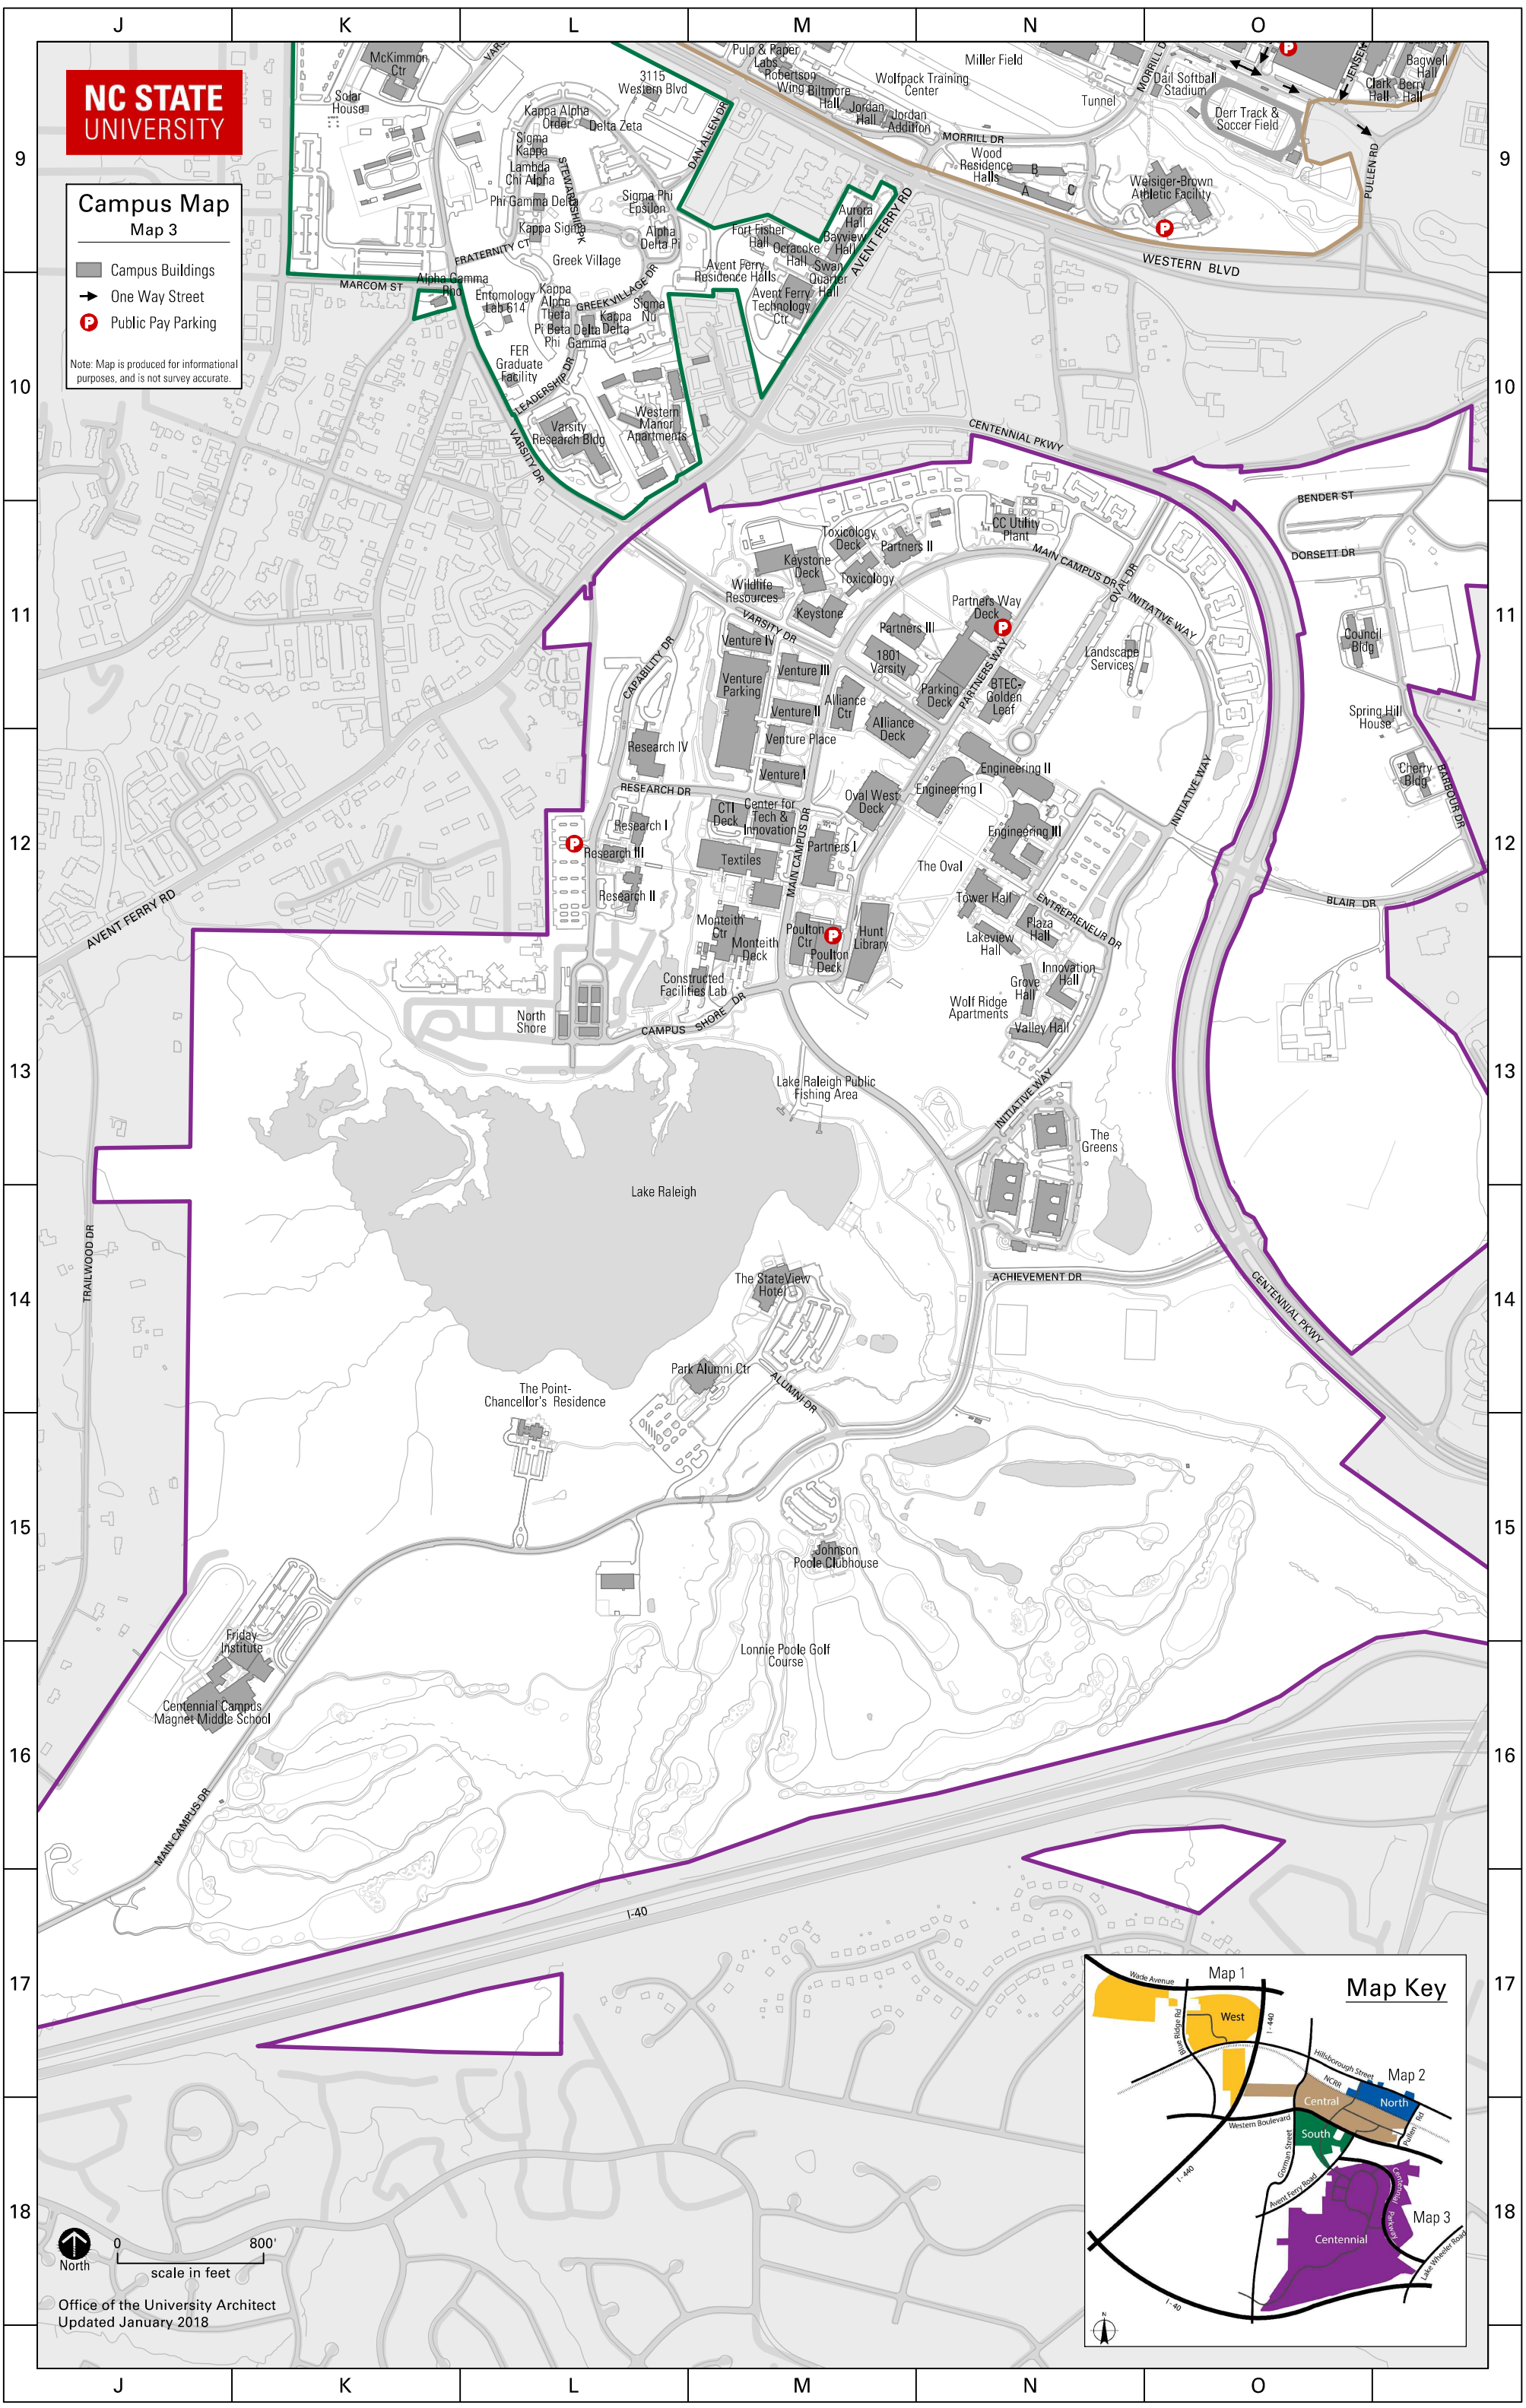

NC STATE UNIVERSITY

Campus Map Map 3

- Campus Buildings
- One Way Street
- Public Pay Parking

Note: Map is produced for informational purposes, and is not survey accurate.

Office of the University Architect
Updated January 2018