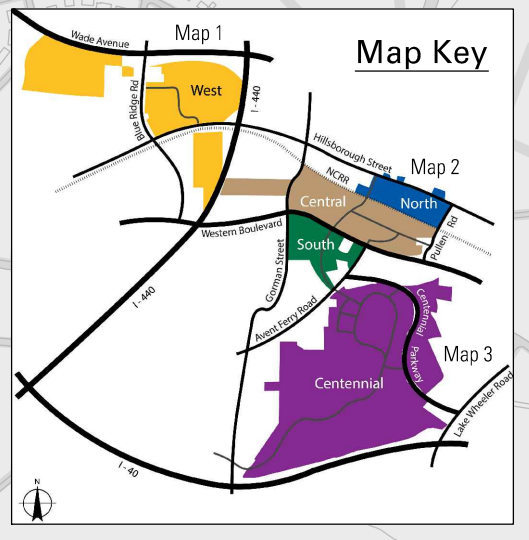

NC STATE UNIVERSITY

Campus Map Map 3

- Campus Buildings
- One Way Street
- Public Pay Parking

Note: Map is produced for informational purposes, and is not survey accurate.

Office of the University Architect
Updated January 2018