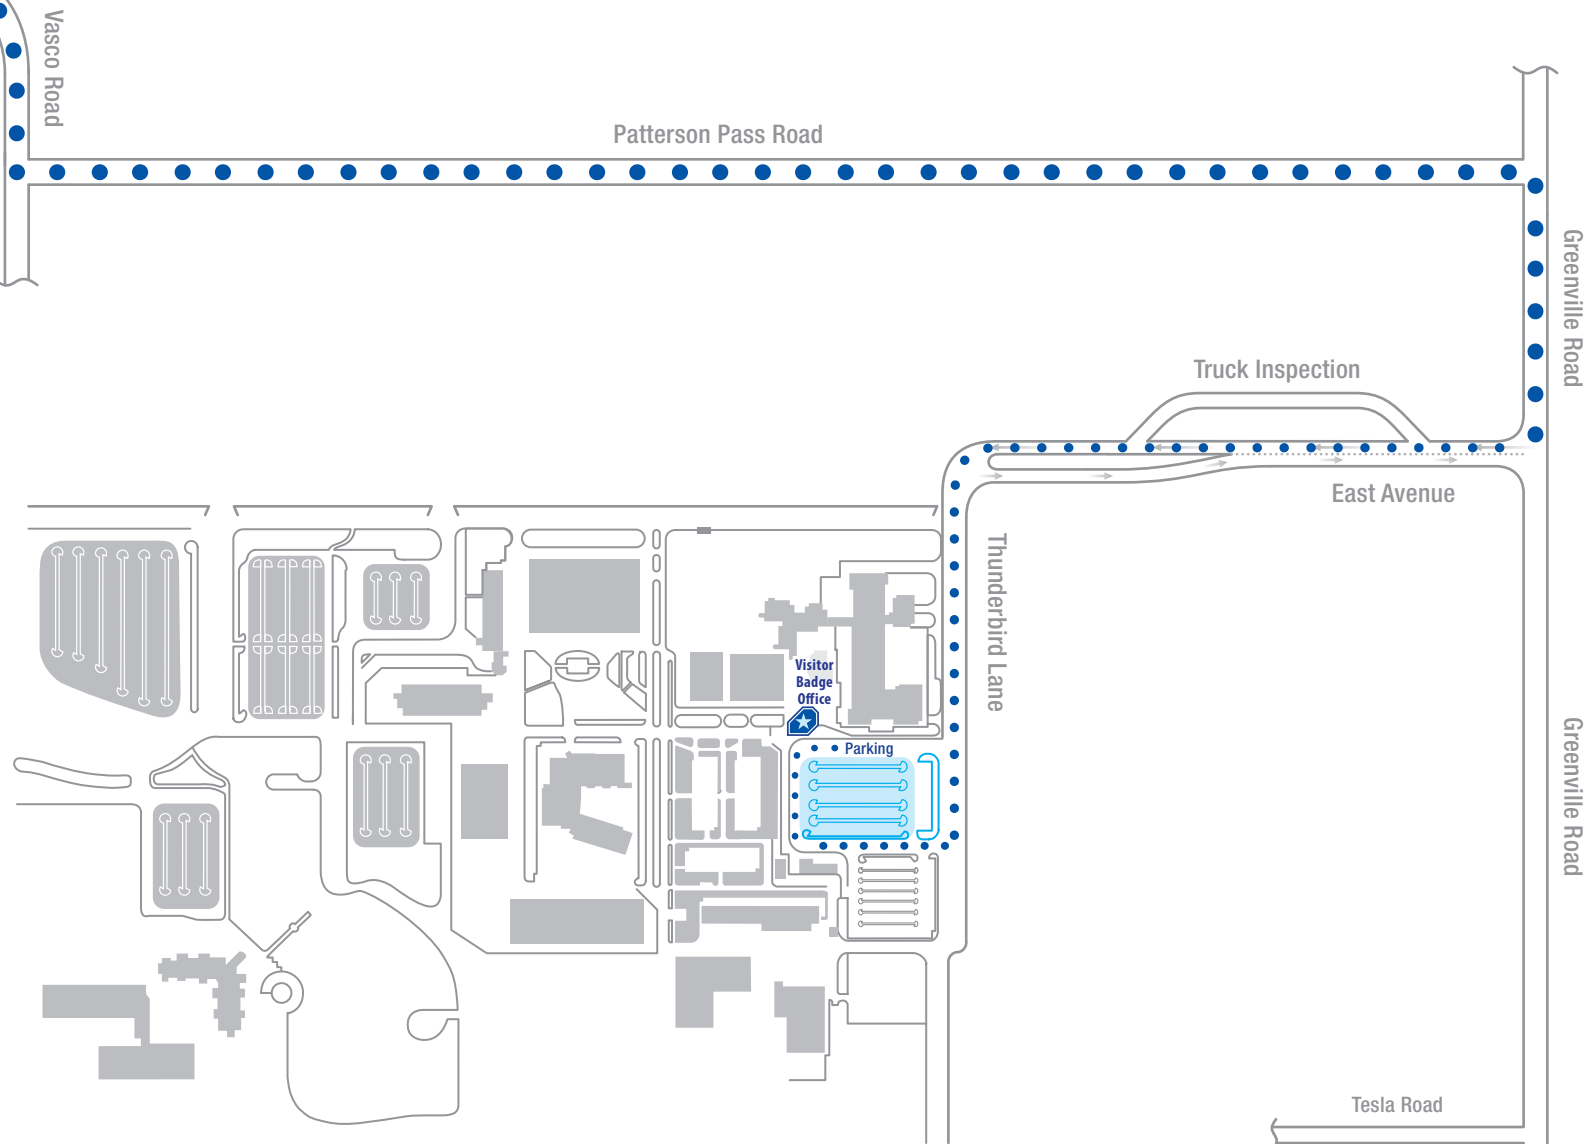

Directions to the Sandia/CA - Visitor Badge Office

Interstate 580 - Oakland/San Francisco, Traveling Eastbound

- Exit Vasco Road South
- Continue traveling South on Vasco Road for 1.1 miles
- Turn left onto Patterson Pass Road
- Continue traveling East on Patterson Pass Road for 1.2 miles
- Turn right onto Greenville Road
- Continue traveling South on Greenville Road for 1.1 miles
- Turn right onto East Avenue
- Follow the road as it turns left onto Thunderbird Lane
- Turn right into second parking lot entry
- Park in visitor designated parking
- Proceed to the Visitor Badge Office to be badged

Sandia National Laboratories
 7011 East Avenue
 Livermore, CA 94551

Directions to the Sandia/CA - Visitor Badge Office

Interstate 580 - Tracy/Stockton, Traveling Westbound

- Exit Greenville Road
- Continue traveling South on Greenville Road for 2 miles
- Turn right onto East Avenue
- Follow the road as it turns left onto Thunderbird Lane
- Turn right into second parking lot entry
- Park in visitor designated parking
- Proceed to the Visitor Badge Office to be badged

Sandia National Laboratories
7011 East Avenue
Livermore, CA 94551