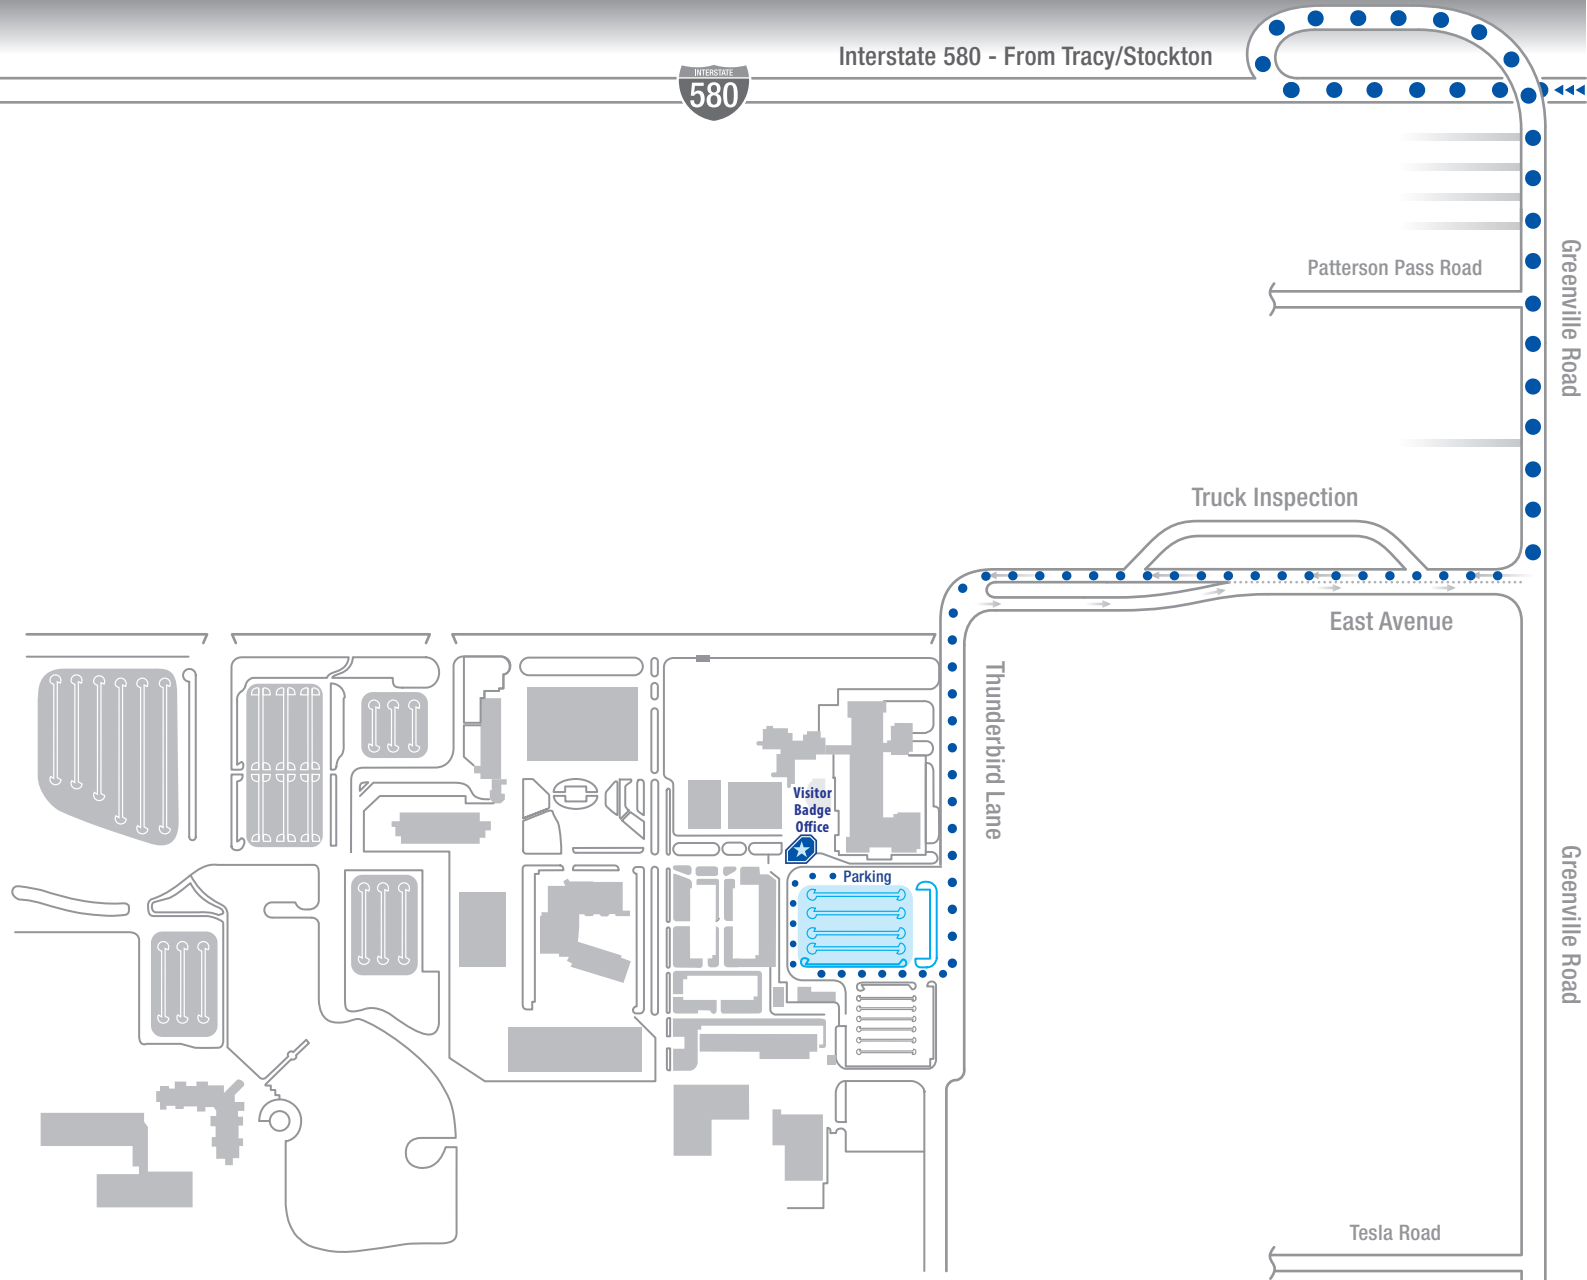

Directions to the Sandia/CA - Visitor Badge Office

Interstate 580 - Oakland/San Francisco, Traveling Eastbound

- Exit Vasco Road South
- Continue traveling South on Vasco Road for 1.1 miles
- Turn left onto Patterson Pass Road
- Continue traveling East on Patterson Pass Road for 1.2 miles
- Turn right onto Greenville Road
- Continue traveling South on Greenville Road for 1.1 miles
- Turn right onto East Avenue
- Follow the road as it turns left onto Thunderbird Lane
- Turn right into second parking lot entry
- Park in visitor designated parking
- Proceed to the Visitor Badge Office to be badged

Sandia National Laboratories
 7011 East Avenue
 Livermore, CA 94551

Directions to the Sandia/CA - Visitor Badge Office

Interstate 580 - Tracy/Stockton, Traveling Westbound

- Exit Greenville Road
- Continue traveling South on Greenville Road for 2 miles
- Turn right onto East Avenue
- Follow the road as it turns left onto Thunderbird Lane
- Turn right into second parking lot entry
- Park in visitor designated parking
- Proceed to the Visitor Badge Office to be badged